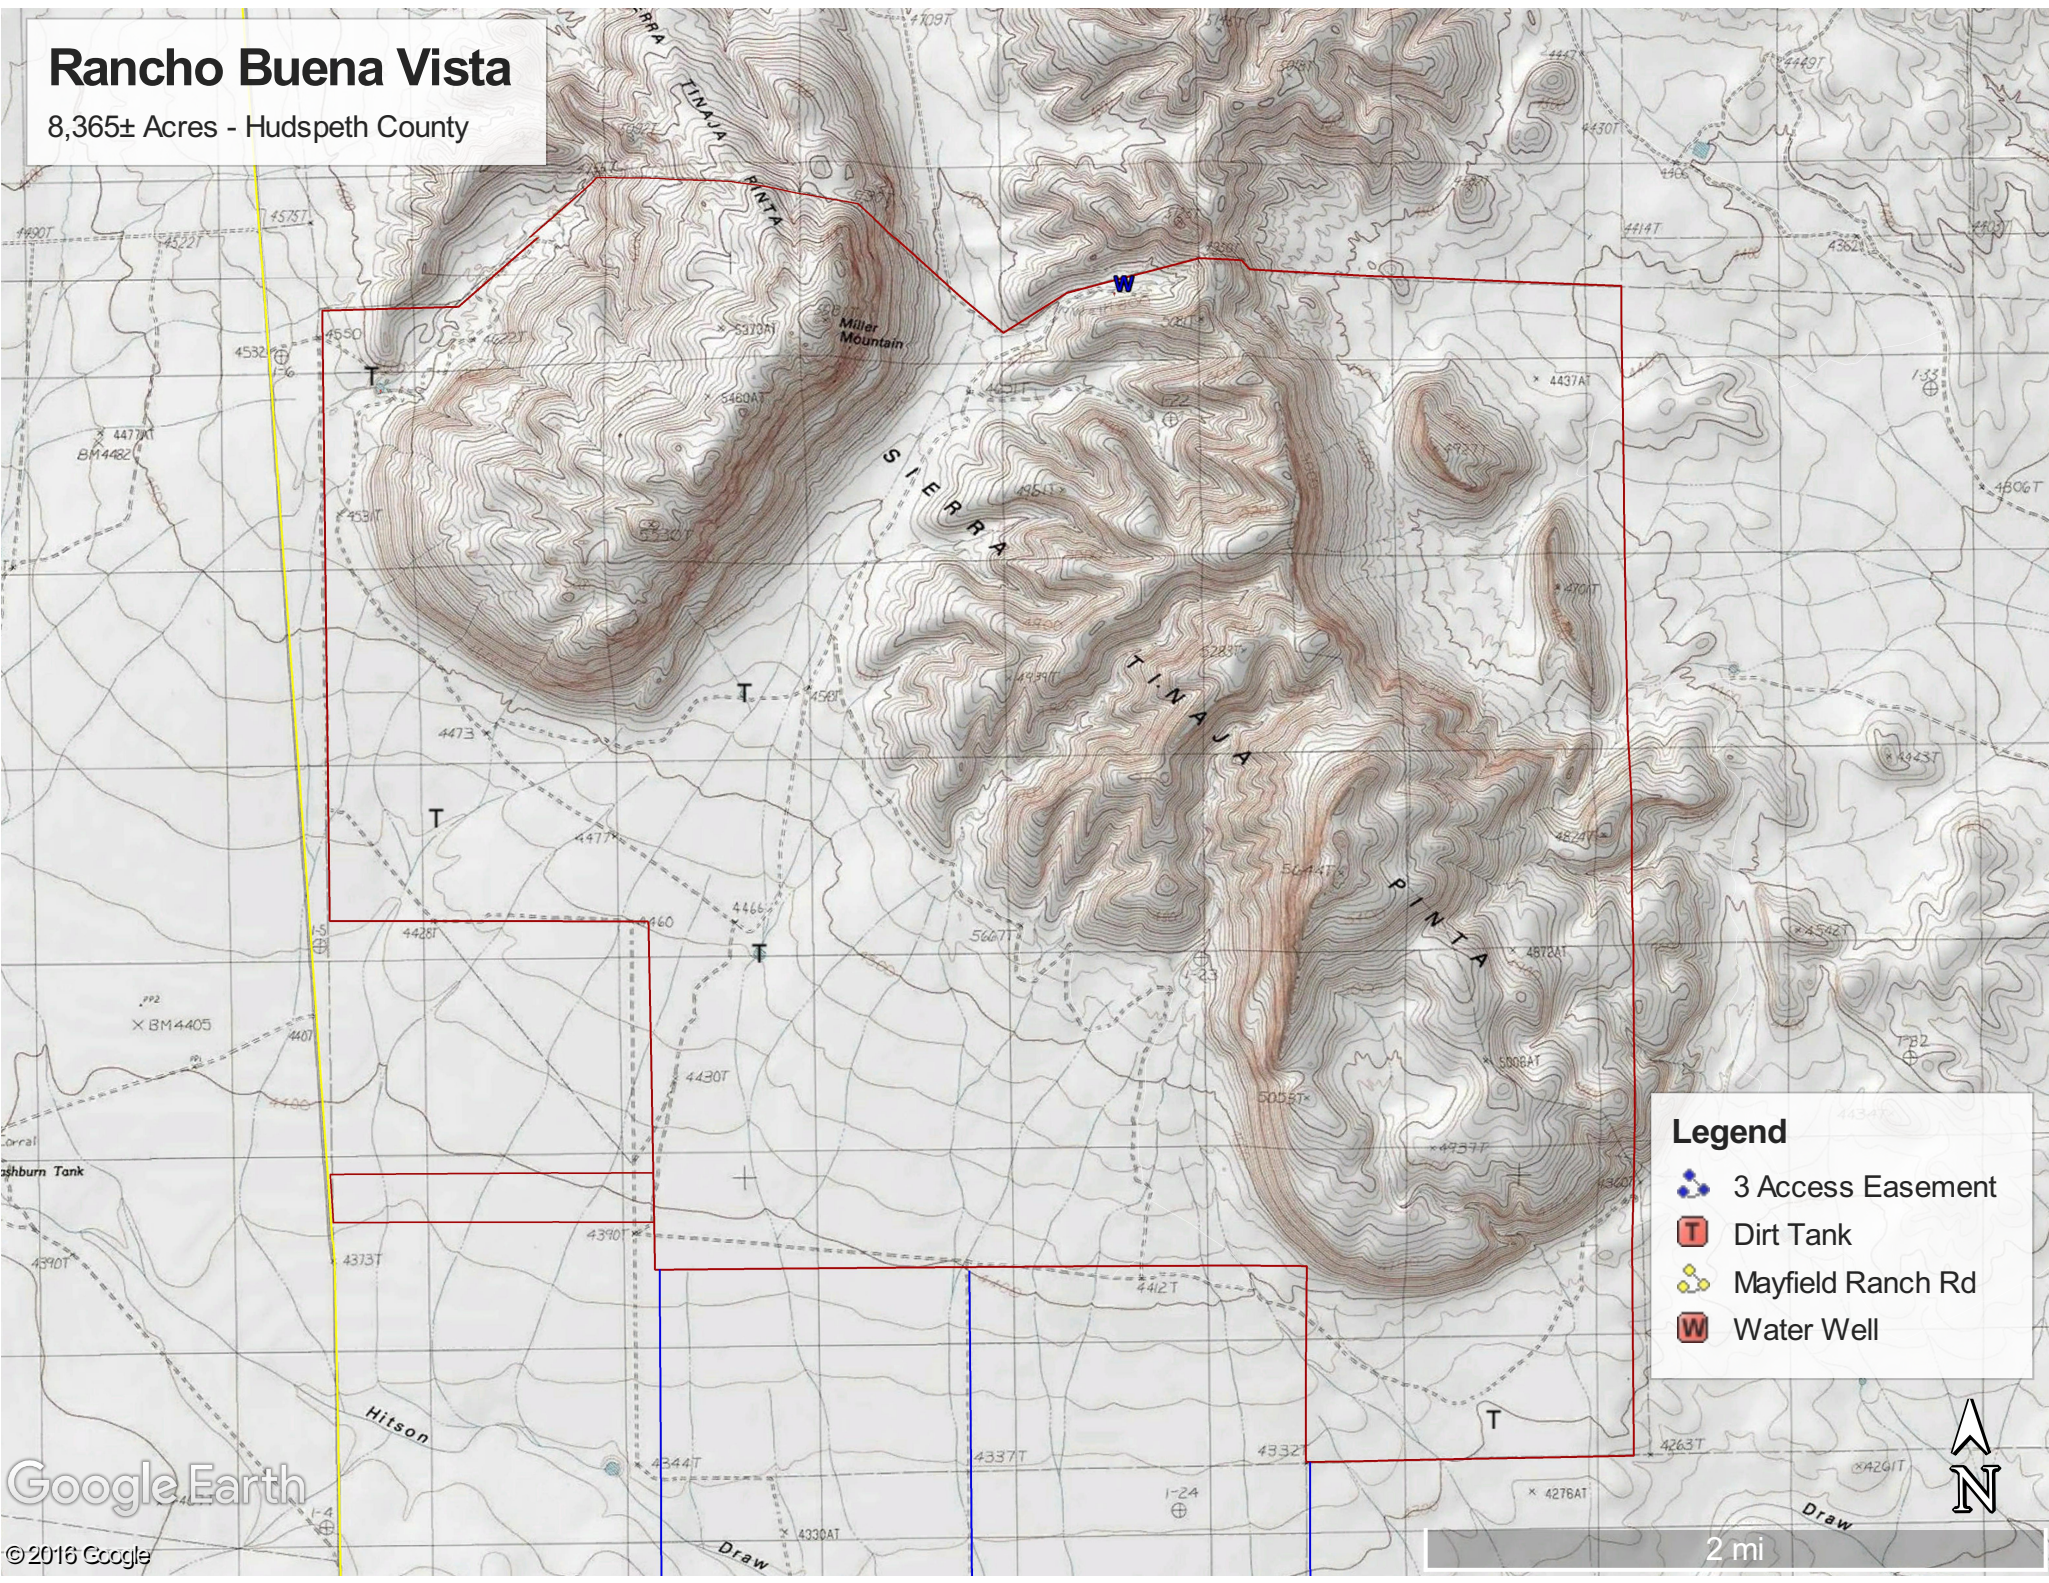

Rancho Buena Vista

8,365± Acres - Hudspeth County

Legend

- 3 Access Easement
- Dirt Tank
- Mayfield Ranch Rd
- Water Well

Google Earth

© 2016 Google

2 mi